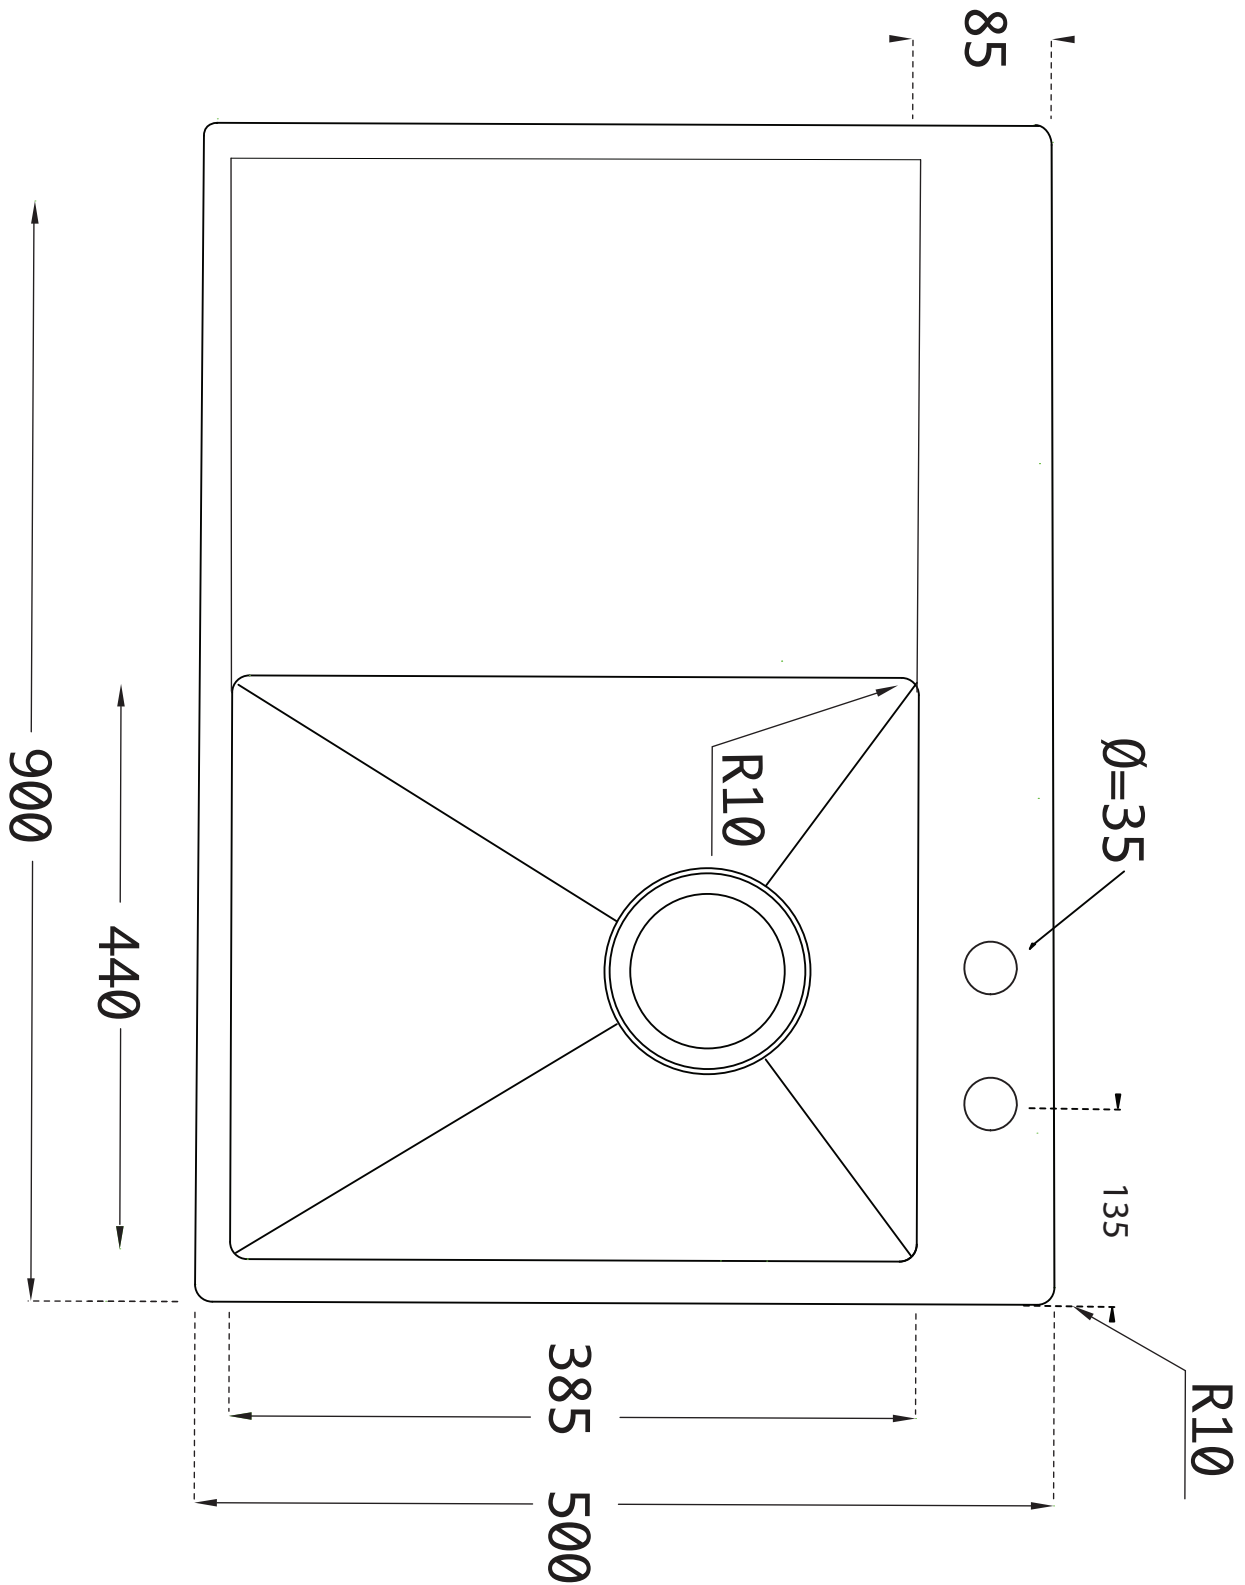

Kubus 900 Soft

Sink depth: 175 mm